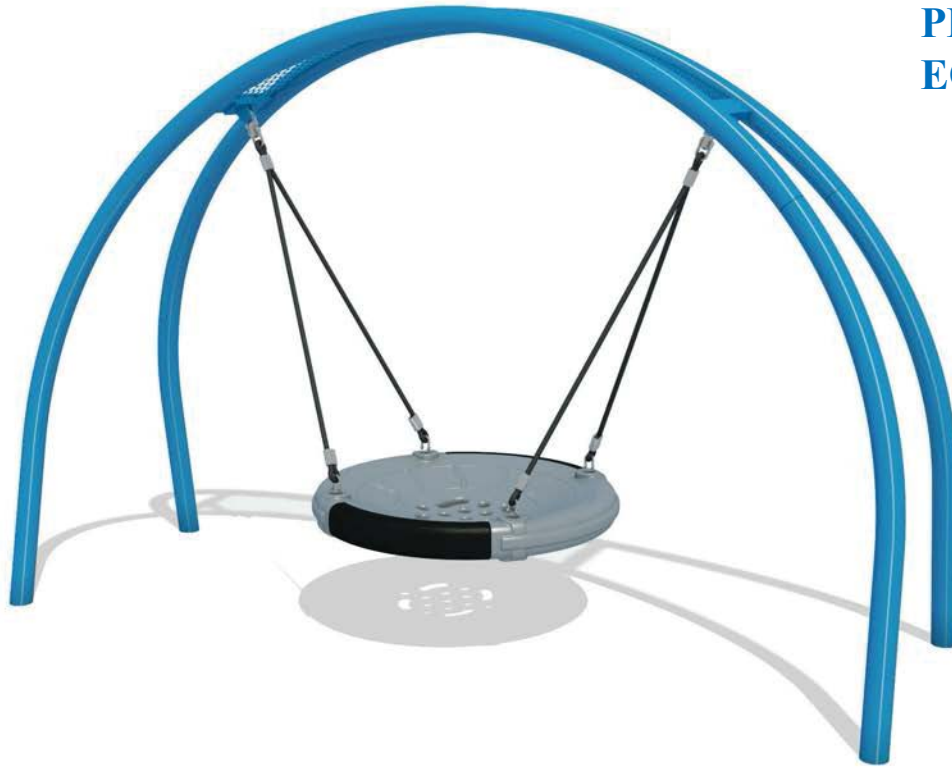

PLAYGROUND EQUIPMENT #3

MCM1NI is a multi-sided, multi-user net climber that complements your Modern City play area. The 5" square uprights tower up to 16' above the ground with a maximum play height of 9'. Use as a standalone climber or functionally link with other M-Series products for an exciting play adventure.

Model: 5923SP
Use Zone: 32'-9" X 34'-9"
Fall Height: 10'
Age Group: 5 to 12 Years
Number of Children: 45-50

Limited Lifetime Warranty on uprights, hardware and connections. Visit gametime.com/warranty for full warranty information

The Arch Swing is a fun and accessible way to add swinging motion to your playground. The wide seating area accommodates up to five children. Children with Sensory Processing Disorder, or similar sensory issues, can lay across the center section and enjoy the calming to-and-fro motion. Children can also sit around the perimeter of the seat and enjoy swinging together.

Features and Benefits:

- Arch uprights are constructed of durable 3.5" galvanized steel
- Metal insert at the top of the arch provides shade from direct sunlight
- Transfer point for wheelchair or other mobility device
- Provides calming to-and-fro motion for children with sensory issues
- Offers a fun, collaborative play activity for...