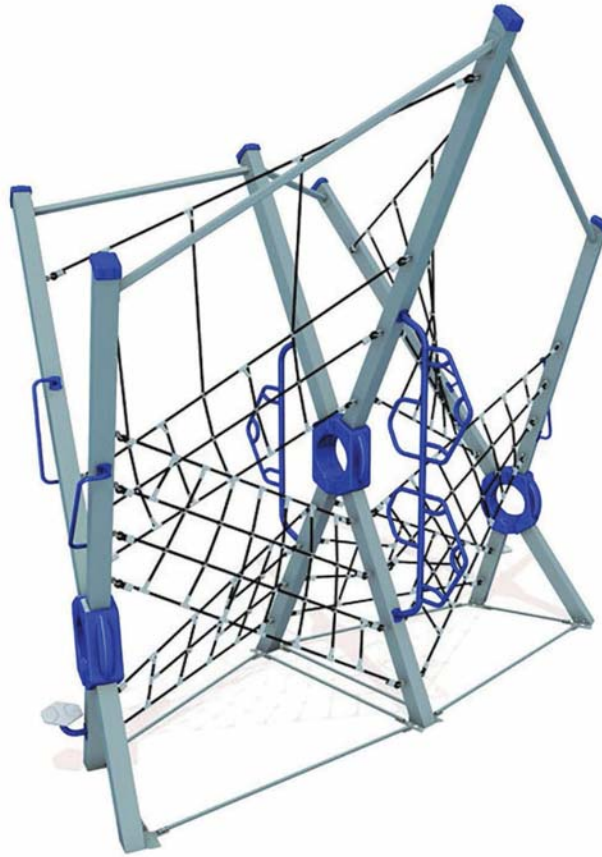

WATCHUNG
PLAZA

NORTH FULLERTON AVENUE

PLAYGROUND EQUIPMENT #1

The Wrinkle Wall Sidewinder encourages both vertical and lateral climbing as users climb up and around the curvature of the wall promoting balance, coordination and problem solving. The wall is supported by a steel frame and features several textured panels with rock climbing handholds to provide sturdy stepping surfaces and grip locations.

Model: 6252
Use Zone: 26' X 26'
Fall Height: 8'
Age Group: 5 to 12 Years

Limited Lifetime Warranty on uprights, hardware and connections. Visit [gametime.com/warranty](https://www.gametime.com/warranty) for full warranty information

PLAYGROUND EQUIPMENT #3

MCM1NI is a multi-sided, multi-user net climber that complements your Modern City play area. The 5" square uprights tower up to 16' above the ground with a maximum play height of 9'. Use as a standalone climber or functionally link with other M-Series products for an exciting play adventure.

The Arch Swing is a fun and accessible way to add swinging motion to your playground. The wide seating area accommodates up to five children. Children with Sensory Processing Disorder, or similar sensory issues, can lay across the center section and enjoy the calming to-and-fro motion. Children can also sit around the perimeter of the seat and enjoy swinging together.