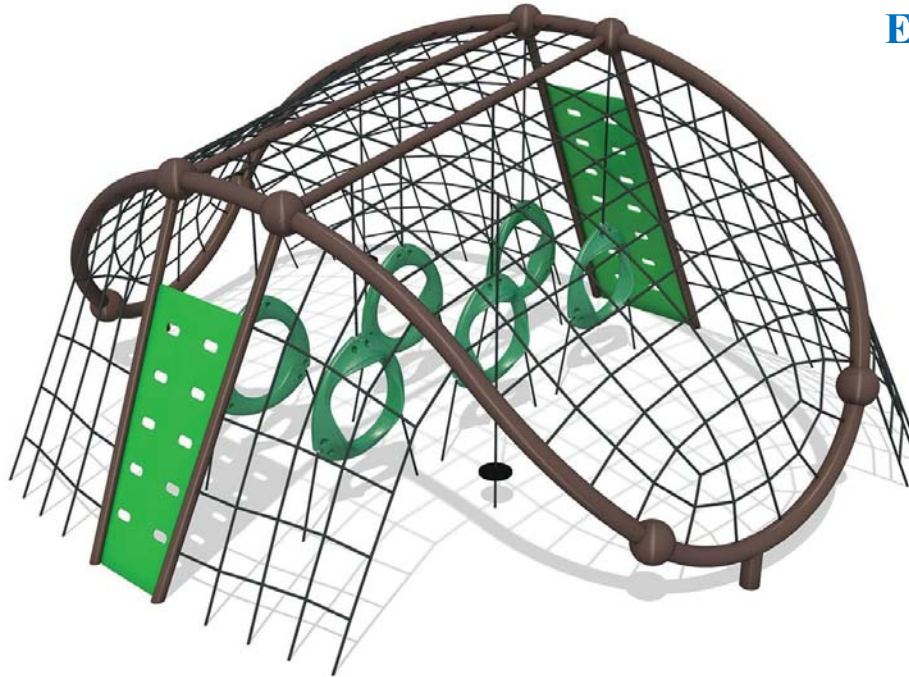

WATCHUNG
PLAZA

NORTH FULLERTON AVENUE

PLAYGROUND EQUIPMENT #1

The Wrinkle Wall Sidewinder encourages both vertical and lateral climbing as users climb up and around the curvature of the wall promoting balance, coordination and problem solving. The wall is supported by a steel frame and features several textured panels with rock climbing handholds to provide sturdy stepping surfaces and grip locations.

PLAYGROUND EQUIPMENT #3

MCM1NI is a multi-sided, multi-user net climber that complements your Modern City play area. The 5" square uprights tower up to 16' above the ground with a maximum play height of 9'. Use as a standalone climber or functionally link with other M-Series products for an exciting play adventure.

GTRipple™ is an innovative net climbing structure from GameTime. Children experience a wide range of play adventures, as well as physical, social-emotional, and cognitive skill development. Its massive size, inclusive features, and open sight lines make it an exciting way for everyone to play together.

See the GTRipple in 3D!

Features and Benefits:

- Tethered pods to help children develop balance and flexibility
- Multiple routes of travel in, over, and through the structure
- Climbing and gathering areas inside the net structure for social play
- Clean and open lines of sight