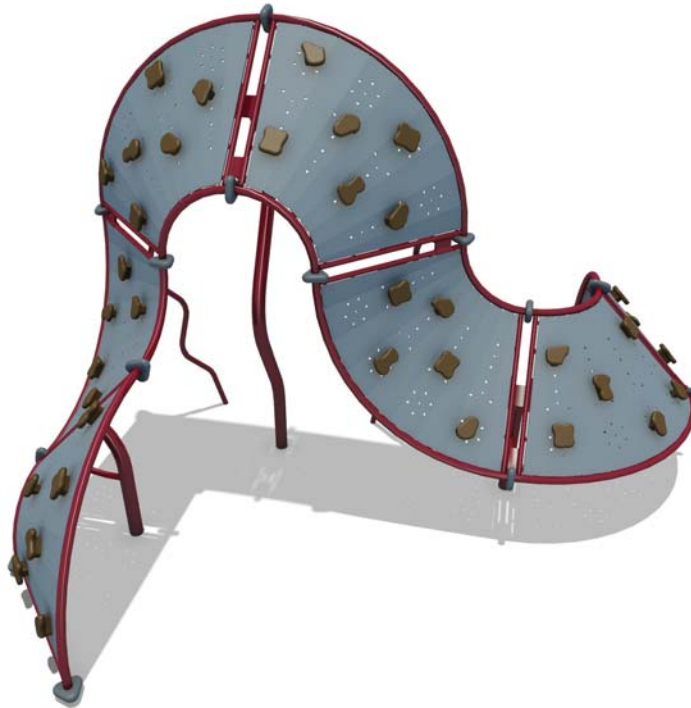

WATCHUNG
PLAZA

NORTH FULLERTON AVENUE

PLAYGROUND EQUIPMENT #1

The Wrinkle Wall Sidewinder encourages both vertical and lateral climbing as users climb up and around the curvature of the wall promoting balance, coordination and problem solving. The wall is supported by a steel frame and features several textured panels with rock climbing handholds to provide sturdy stepping surfaces and grip locations.

Features and Benefits:

- Promotes balance, coordination, upper and lower body strength
- Varied routes of travel with hand grips inside and out, and all around the structure
- Metal climbing rungs/supports available in all standard colors
- Panel surfaces are coated with a grey polyurea texture

PLAYGROUND EQUIPMENT #3

MCM1NI is a multi-sided, multi-user net climber that complements your Modern City play area. The 5" square uprights tower up to 16' above the ground with a maximum play height of 9'. Use as a standalone climber or functionally link with other M-Series products for an exciting play adventure.

The Arch Swing is a fun and accessible way to add swinging motion to your playground. The wide seating area accommodates up to five children. Children with Sensory Processing Disorder, or similar sensory issues, can lay across the center section and enjoy the calming to-and-fro motion. Children can also sit around the perimeter of the seat and enjoy swinging together.